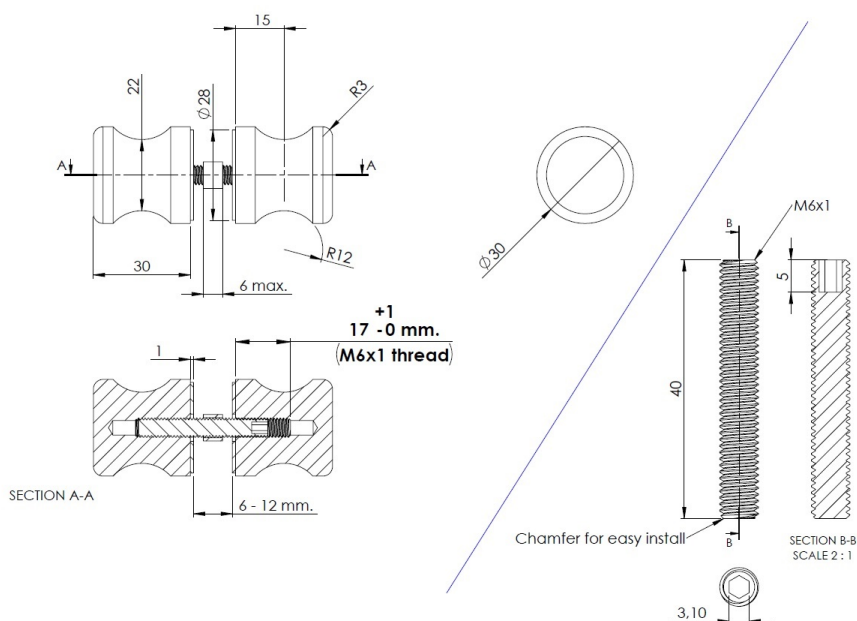

PRODUCT SHEET

Description:

Brass Door Knob "Wien", $\varnothing 30$ mm, Alu-Look, 6-12mm Glass, Drill Hole $\varnothing 10$ mm

Item number:

15.24.047-0

Units	Box	Carton	HS Code	Barcode
Pair	1	60	8302415000	 5704866060776